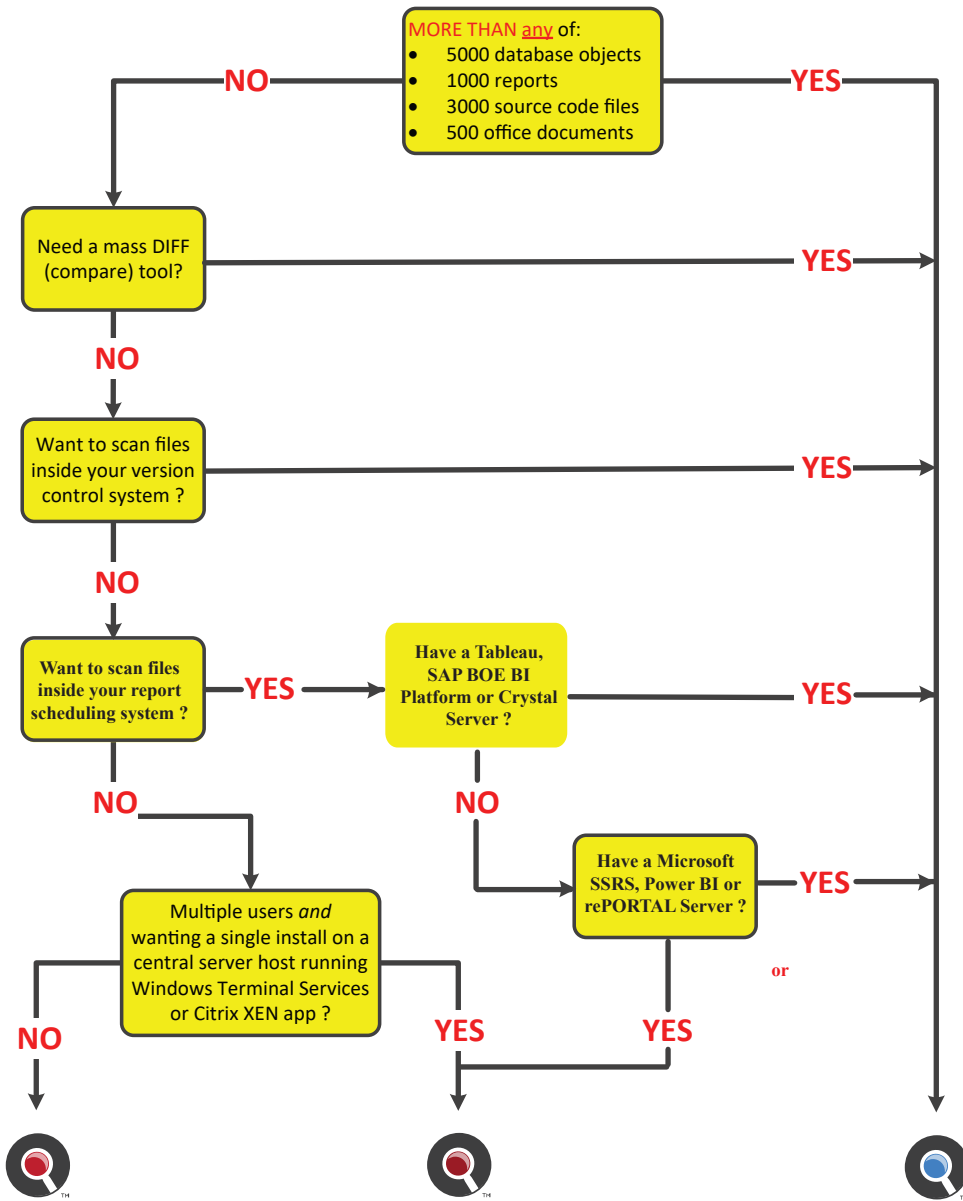

Which product is right for you?

Number of users *

Pro DESKTOP

Pro SERVER

365 Enterprise

1 to 3
4 to 5
8 to 10

Single NUL(s)
5 NUL pack
10 NUL pack

5 CAL pack
5 CAL pack
5 CAL pack **

Single NUL(s)
5 NUL pack
10 NUL pack

* for best value (lowest price), combine recommended licenses as required for total number of end-users at your location

** Note: 5 Concurrent Access Licenses supports up to 12 individual users, on average, per pack